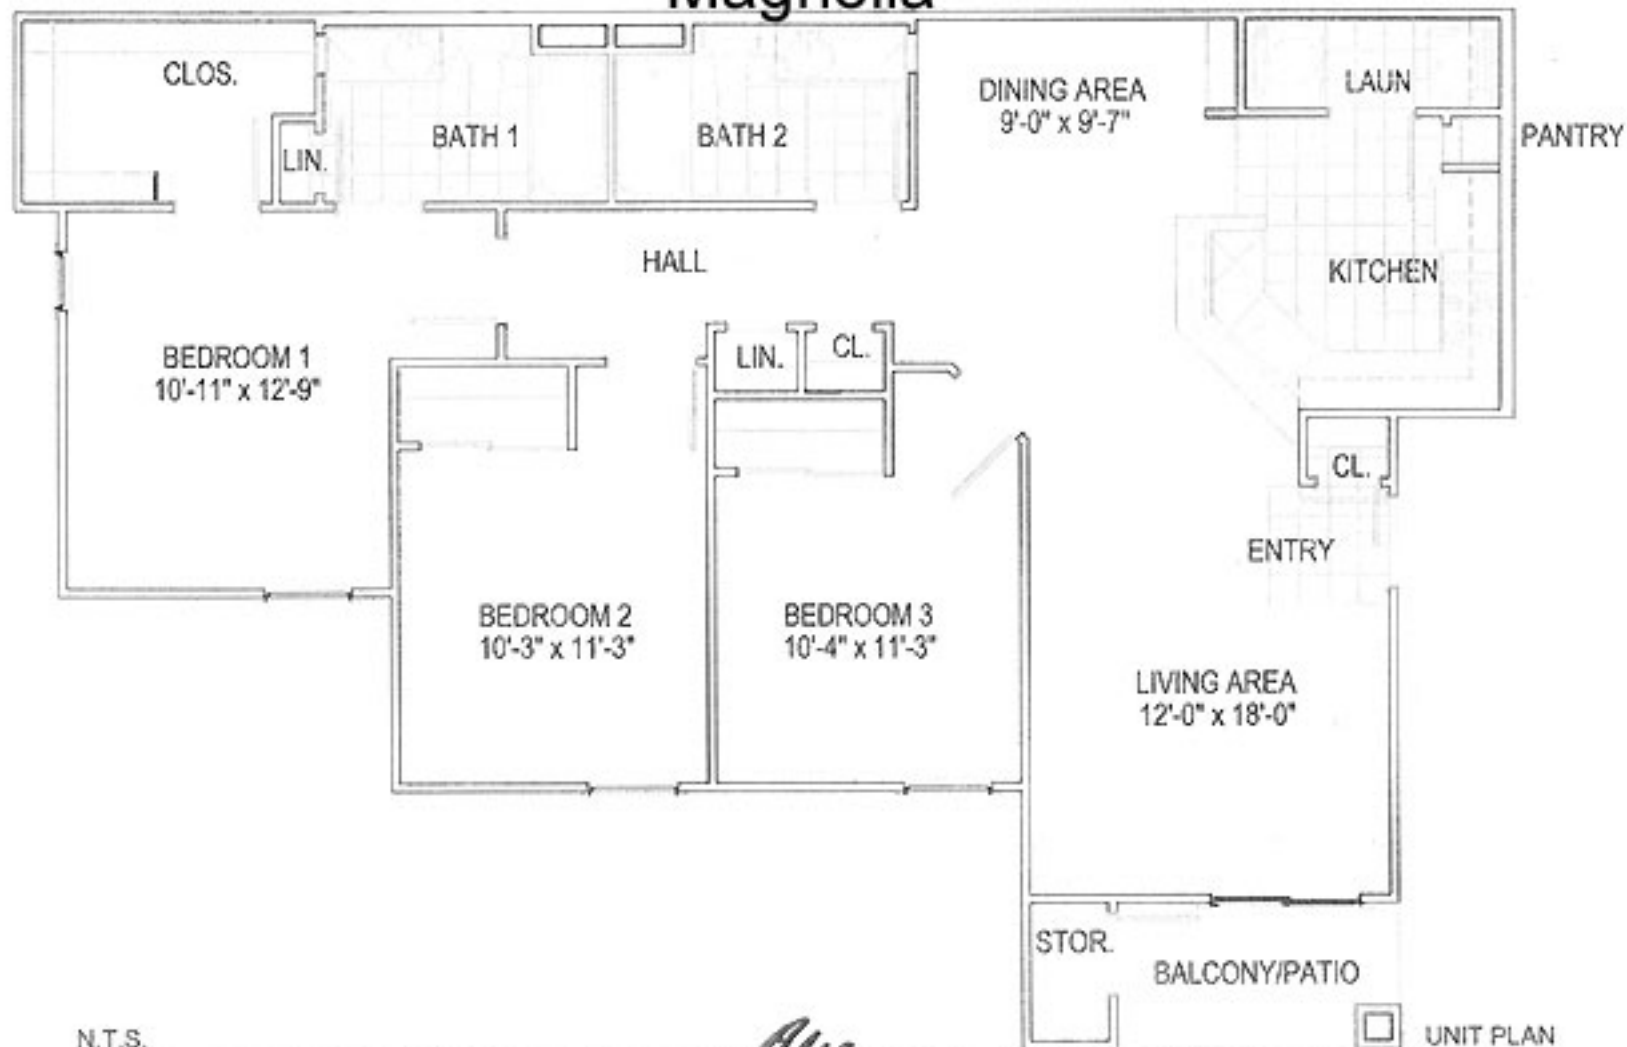

Magnolia

N.T.S.

Alva
ARCHITECTS, INC.

THE BRADFORD PLACE APTS.
COMMERCE, TEXAS

1" = 4'-0"
1" = 8'-0"
1" = 12'-0"